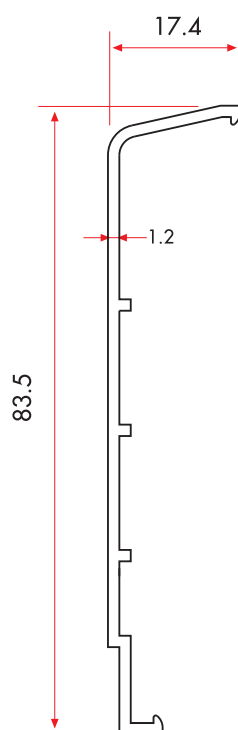

CODE: 110052	SCALE: 1/1
weight	457 gr/m ±%5
wall thickness	1.2 mm^{+0.2 -0.1}