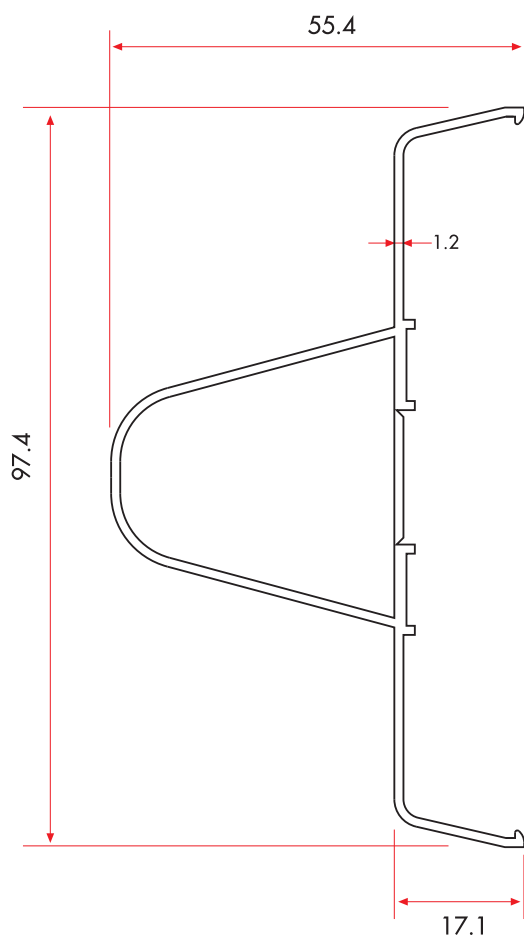

CODE: 110043	SCALE: 1/1
weight	769 gr/m ± 5
wall thickness	1.2 mm $^{+0.2}_{-0.1}$