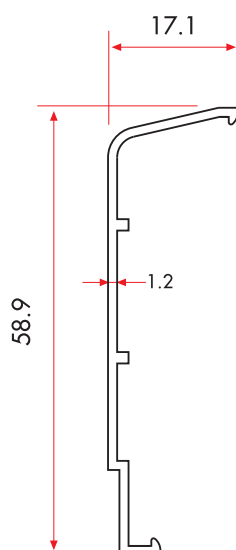

CODE: 110031	SCALE: 1/1
weight	280 gr/m $\pm 5\%$
wall thickness	1.2 mm $\begin{matrix} -0.2 \\ -0.1 \end{matrix}$