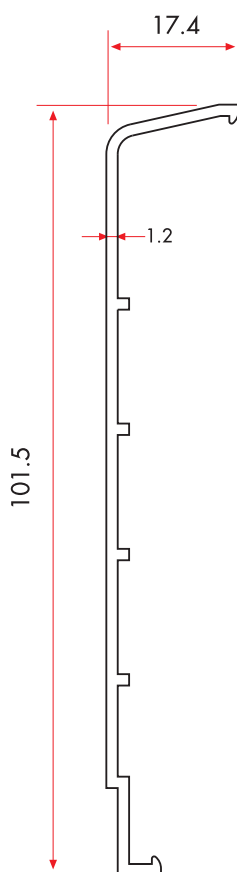

CODE: 110051	SCALE: 1/1
weight	540 gr/m $\pm 5\%$
wall thickness	1.2 mm $^{+0.2}_{-0.1}$