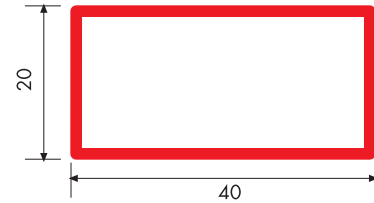

009.004

Schieberahmen
Sliding Frame
Cadre coulissante
армирование раздвижной рамы
Cofraj tiritor
Sürme Kasa
إيطار السحاب