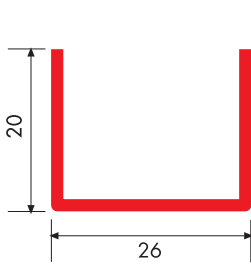

	CODE	6480BC	6490BC	6495BC	64100BC	64105BC	7580BC	75105BC	8680 B
	Glass Thickness								
ECOLINE60	4 mm	●							
	5 mm	●							
	6 mm	●							
	20 mm			●					
	24 mm		●						
	30 mm				●				
	32 mm					●			
ECOLINE60plus	4 mm	●							
	5 mm	●							
	6 mm	●							
	20 mm			●					
	24 mm		●						
	30 mm				●				
	32 mm					●			
LINE60	4 mm	●							
	5 mm	●							
	6 mm	●							
	20 mm			●					
	24 mm		●						
	30 mm				●				
	32 mm					●			
ECOLINE70	24 mm						●		
	30 mm			●					
	32 mm							●	
	34 mm		●						
	40 mm				●				
LINE70	24 mm						●		
	30 mm			●					
	32 mm							●	
	34 mm		●						
	40 mm				●				
LINE80 Gliding	4 mm	●							
	5 mm	●							
	6 mm	●							
	20 mm			●					
	24 mm		●						
	30 mm				●				
	32 mm					●			
LINE80	4 mm	●							
	5 mm	●							
	6 mm	●							
	20 mm			●					
	24 mm		●						●
	30 mm				●				
	32 mm					●			