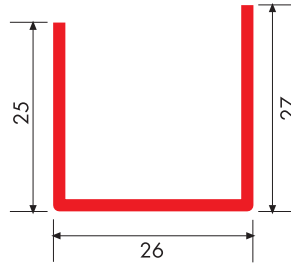

009.010

Blendrahmen-Flügel-Setzpfostenprofil-Schiebeflügel
Frame-Sash-Mullion-Sliding Sash
Cadre-Ouvrant-Traverse-Ouvrant coulissant
универсальное армирование для рама
створка - импост - раздвижная створка
Cofraj - Flapa(aripa) - profil de centru
Kasa/Kanat/Ortakayıt/Sürme Kanat

الإيطار / الجناح / الحد الوسطى / أيطار السحاب

009.001

009.004

Schieberahmen
Sliding Frame
Cadre coulissante
армирование раздвижной рамы
Cofraj tiritor
Sürme Kasa
إيطار السحاب

009.006

Vierkantprofil / Hebeprofil
90° Corner Adaptor / Frame extension Profile
Le profilé de Rattachement de Coin 90° / Le Profilé d'Élévation
Профиль углового соединения 90 градусов / Расширительный профиль
Coltar Rotund de 90° / Profil Extensie
90° Köşe / Yükseltme

نظام ترفيع / نظام دوران بزواية 90 درجة

009.005

Gitterprofil
Static Coupling Profile
Profilé De Grillage
Сеточный Профиль
Profil Grilaj
Griyaj Profili
بروفيل الشبيكة

009.003

Balkentüt Flügelprofil
Balocony Door Sash Profile
Le Profilé du Battant de Porte de Balcon
Профиль Створки Балконной двери
Profil Usa Interior
Balkon Kapı Kanat Profili
بروفيل جناح باب الشرفة

009.002

Türflügel
Door Sash
Le Profilé du Battant de Porte
Профиль дверной створки
Usa Interior
Kapı Kanat
نظام الابواب المجنح